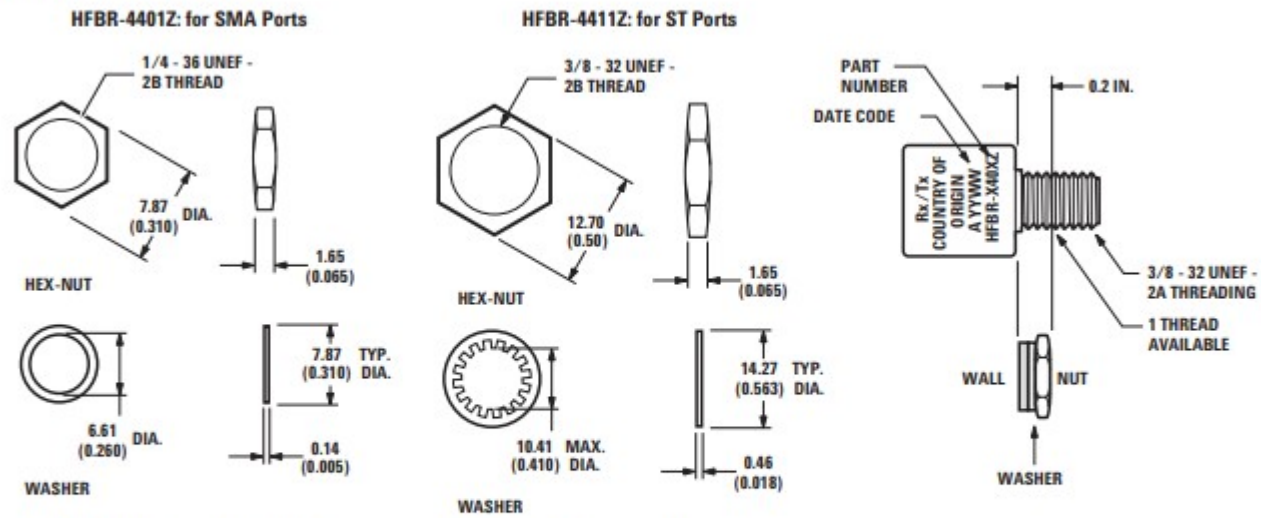

Panel Mount Hardware

(Each HFBR-4401Z and HFBR-4411Z kit consists of 100 nuts and 100 washers).

Dimensions in mm (inches)