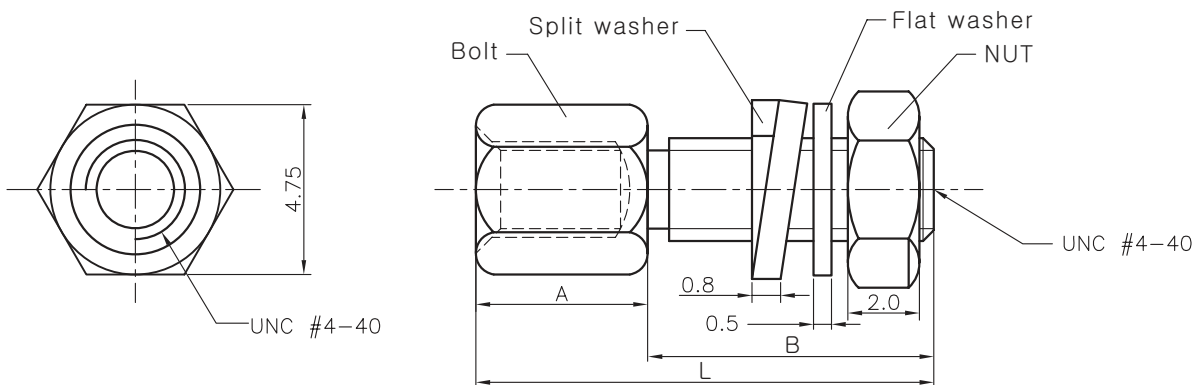

D-SUB Series

KLS1-4-40UNC D-SUB Screw Type

Material:

Screw : Brass
Washer:Steel
NUT:Steel

- * SCREW LOCK, # 4-40, EMI / RFI D CONNECTOR
- * Accessory Type: Screw Lock
- * For Use With: EMI / RFI Shielded D Connectors
- * Thread Size - Imperial: # 4-40 UNC

ITEM	L(mm)	A(mm)	B(mm)
KLS1-4-40UNC-10.0	10.0	4.8	5.2
KLS1-4-40UNC-11.8	11.8	4.8	7.0
KLS1-4-40UNC-12.7	12.7	4.8	7.9
KLS1-4-40UNC-15.7	15.7	4.8	10.9
KLS1-4-40UNC-17.8	17.8	4.8	13.0
KLS1-4-40UNC-18.8	18.8	4.8	14.0

ORDER INFORMATION

Product NO.: KLS1-4-40UNC-12.7

Contact Number of Row _____
4-40UNC=D-SUB Screw Type

Size: 10.0mm / 12.0mm
/ 12.7mm / 15.7mm
/ 17.8mm / 18.8mm