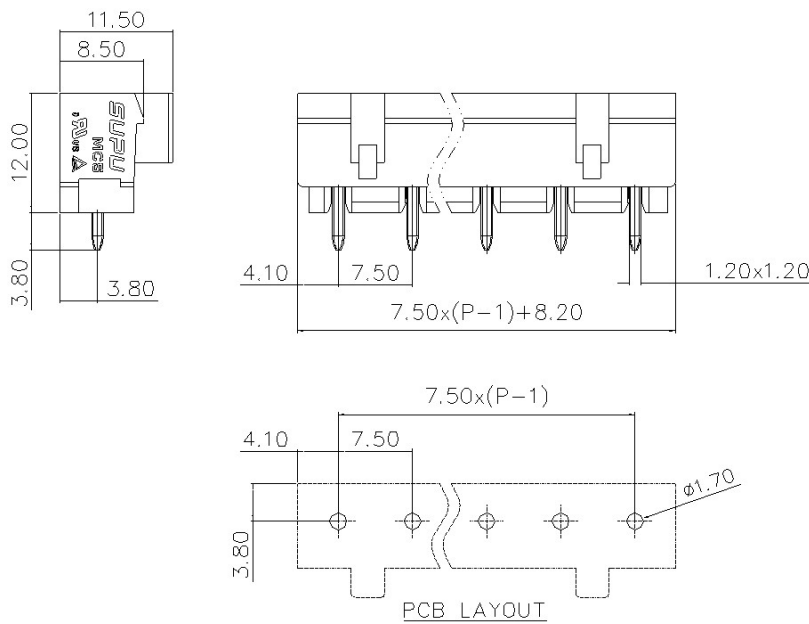

Category: 插拔式端子-插座/Plug-in terminal-plug

Product name: 4757XX-04D

Product Description: 7.5mm , 500V , 16A CE , UL

Product Picture

基本信息 /Basic Information

产品型号
SUPU ID 4757XX-04D

产品间距
Pitch 7.5mm

产品层数
Number of levels 1

产品位数
Number of connections 2P-24P

接线方式
Connection method -

防护等级
Protection Level IP20

工作温度 Work temperature	-40~+105°C
--------------------------	------------

IEC数据 /IEC Data

额定电流 Rated Current	16A		
额定电压 Rated Voltage	500V		
过压类别 Overvoltage category	III	III	II
污染等级 Pollution degree	3	2	2
额定冲击电压 Rated impulse voltage	6KV	6KV	6KV
额定电压 Rated Voltage	500V	630V	1000V
硬导线截面积 Conductor cross section solid	-		
柔性导线截面积 Conductor cross section flexible	-		
柔性导线截面积，带绝缘管套 Conductor cross section flexible,with furrule	-		
锁线螺钉规格 Locking screw Specification	-		
额定扭矩 Rated Torque	-		
固定螺钉规格 Fixed Screw Specification	-		
额定扭矩 Rated Torque	-		
剥线长度 Stripping length	-		

UL数据 /UL Data

使用组别 Use group	B	C	D
额定电流 Rated Current	15A	-	10A
额定电压 Rated Voltage	300V	-	300V

额定接线容量 Rated cross section	-
-------------------------------	---

材料信息 /Material Data

绝缘材料 Insulation material	PA66
绝缘材料组别 Insulation material group	I
阻燃等级,符合UL94 Flame retardant grade, UL94 compliance	V0
导电体材料 Contact material	Copper alloy
导电体表面镀层 Surface characteristics	Sn,Plated