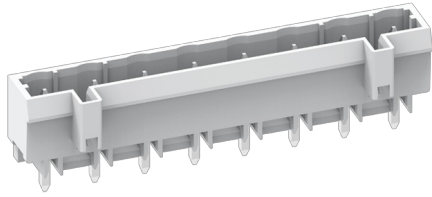

Category: 插拔式端子-插座/Plug-in terminal-plug

Product name: 4757XX-04D

Product Description: 7.5mm , 500V , 16A CE , UL

Product Picture

基本信息 /Basic Information

产品型号
SUPU ID 4757XX-04D

产品间距
Pitch 7.5mm

产品层数
Number of levels 1

产品位数
Number of connections 2P-24P

接线方式
Connection method -

防护等级
Protection Level IP20

工作温度 Work temperature	-40~+105°C
--------------------------	------------

IEC数据 /IEC Data

额定电流 Rated Current	16A		
额定电压 Rated Voltage	500V		
过压类别 Overvoltage category	III	III	II
污染等级 Pollution degree	3	2	2
额定冲击电压 Rated impulse voltage	6KV	6KV	6KV
额定电压 Rated Voltage	500V	630V	1000V
硬导线截面积 Conductor cross section solid	-		
柔性导线截面积 Conductor cross section flexible	-		
柔性导线截面积，带绝缘管套 Conductor cross section flexible,with furrule	-		
锁线螺钉规格 Locking screw Specification	-		
额定扭矩 Rated Torque	-		
固定螺钉规格 Fixed Screw Specification	-		
额定扭矩 Rated Torque	-		
剥线长度 Stripping length	-		