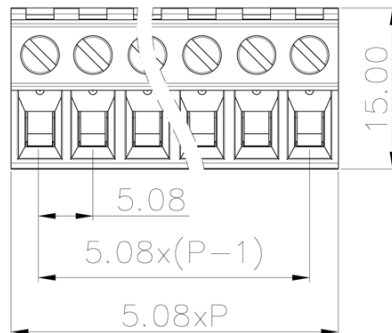

Category: 插拔式端子-插座/Plug-in terminal-plug

Product name: MC-PD5.08VXX-0001

Product Description: 5.08mm , 320V , 8A CE , UL

Product Picture

基本信息 /Basic Information

产品型号 SUPU ID	MC-PD5.08VXX-0001
产品间距 Pitch	5.08mm
产品层数 Number of levels	1
产品位数 Number of connections	2P-24P
接线方式 Connection method	-
防护等级 Protection Level	IP20

工作温度 Work temperature	-40~+105°C
--------------------------	------------

IEC数据 /IEC Data

额定电流 Rated Current	12A		
额定电压 Rated Voltage	320V		
过压类别 Overvoltage category	III	III	II
污染等级 Pollution degree	3	2	2
额定冲击电压 Rated impulse voltage	4KV	4KV	4KV
额定电压 Rated Voltage	250V	320V	630V
硬导线截面积 Conductor cross section solid	-		
柔性导线截面积 Conductor cross section flexible	-		
柔性导线截面积，带绝缘管套 Conductor cross section flexible,with furrule	-		
锁线螺钉规格 Locking screw Specification	-		
额定扭矩 Rated Torque	-		
固定螺钉规格 Fixed Screw Specification	-		
额定扭矩 Rated Torque	-		
剥线长度 Stripping length	-		