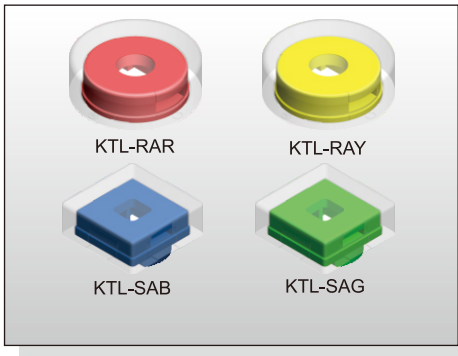

KTL SERIES

KTL - **A**

R=Round
S=Square

Color:
Y=Yellow
B=Blue
R=Red
I=Ivory
K=Black
G=Green
S=Salmon

Round 10.20mm or
Square 10.20mm

PACKAGE

<Bag>
500 pcs.

KTL-RA

KTL-SA