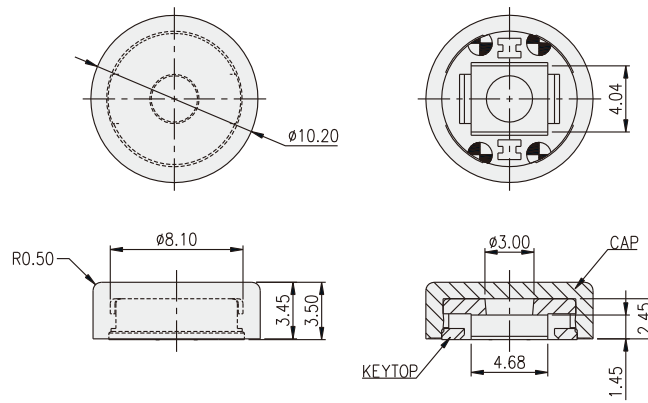

KTL SERIES

KTL - **A**

R=Round
S=Square

Color:
Y=Yellow
B=Blue
R=Red
I=Ivory
K=Black
G=Green
S=Salmon

Round 10.20mm or
Square 10.20mm

PACKAGE

<Bag>
500 pcs.

KTL-RA

KTL-SA