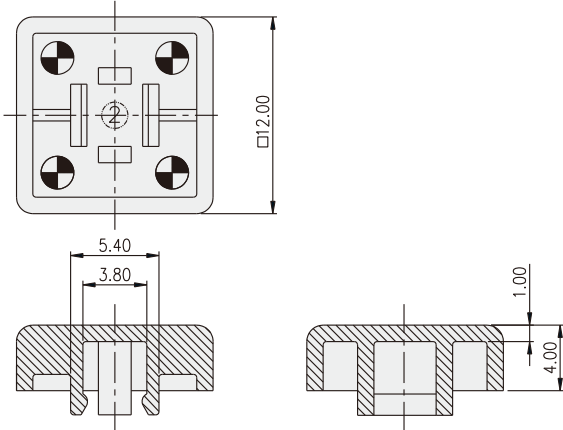

TACT SWITCH
KTSC-(6)(2) SERIES

Cap for 6x6 / 12x12
 Tact Switch

HOW TO ORDER

KTSC - [] [] []

Prod. Size: <Tactile Switch>
 2=12X12mm (Can be applied on DTS□-24)
 6=6x6mm (Can be applied on DTS□-644)

Cap Type:
 1=Square
 2=Round

Cap color:
 Y=Yellow
 B=Blue
 R=Red
 I=Ivory
 K=Black
 G=Green
 S=Salmon
 Ge=Gray

PACKAGE

<Bag>
 KTSC-2: 500 pcs
 KTSC-6: 1500 pcs

TACT SWITCH

KTSC-21

KTSC-22

KTSC-61

KTSC-62