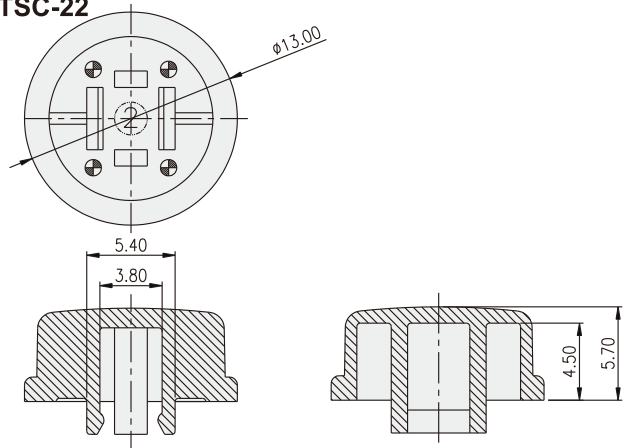

TACT SWITCH
KTSC-(6)(2) SERIES

Cap for 6x6 / 12x12
 Tact Switch

HOW TO ORDER

KTSC - [] [] []

Prod. Size: <Tactile Switch>
 2=12X12mm (Can be applied on DTS□-24)
 6=6x6mm (Can be applied on DTS□-644)

Cap Type:
 1=Square
 2=Round

Cap color:
 Y=Yellow
 B=Blue
 R=Red
 I=Ivory
 K=Black
 G=Green
 S=Salmon
 Ge=Gray

PACKAGE

<Bag>
 KTSC-2: 500 pcs
 KTSC-6: 1500 pcs

TACT SWITCH

KTSC-21

KTSC-22

KTSC-61

KTSC-62