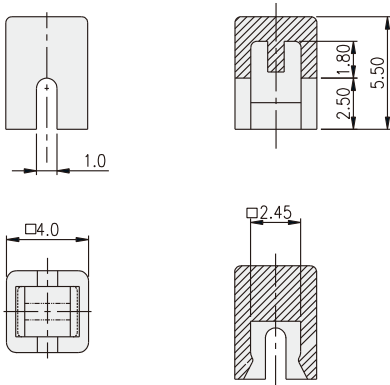

TACT SWITCH
KTSC-(6)(2) SERIES

Cap for 6x6 / 12x12
 Tact Switch

HOW TO ORDER

KTSC - [] [] []

Prod. Size: <Tactile Switch>
 2=12X12mm (Can be applied on DTS□-24)
 6=6x6mm (Can be applied on DTS□-644)

Cap Type:
 1=Square
 2=Round

Cap color:
 Y=Yellow
 B=Blue
 R=Red
 I=Ivory
 K=Black
 G=Green
 S=Salmon
 Ge=Gray

PACKAGE

<Bag>
 KTSC-2: 500 pcs
 KTSC-6: 1500 pcs

TACT SWITCH

KTSC-21

KTSC-22

KTSC-61

KTSC-62